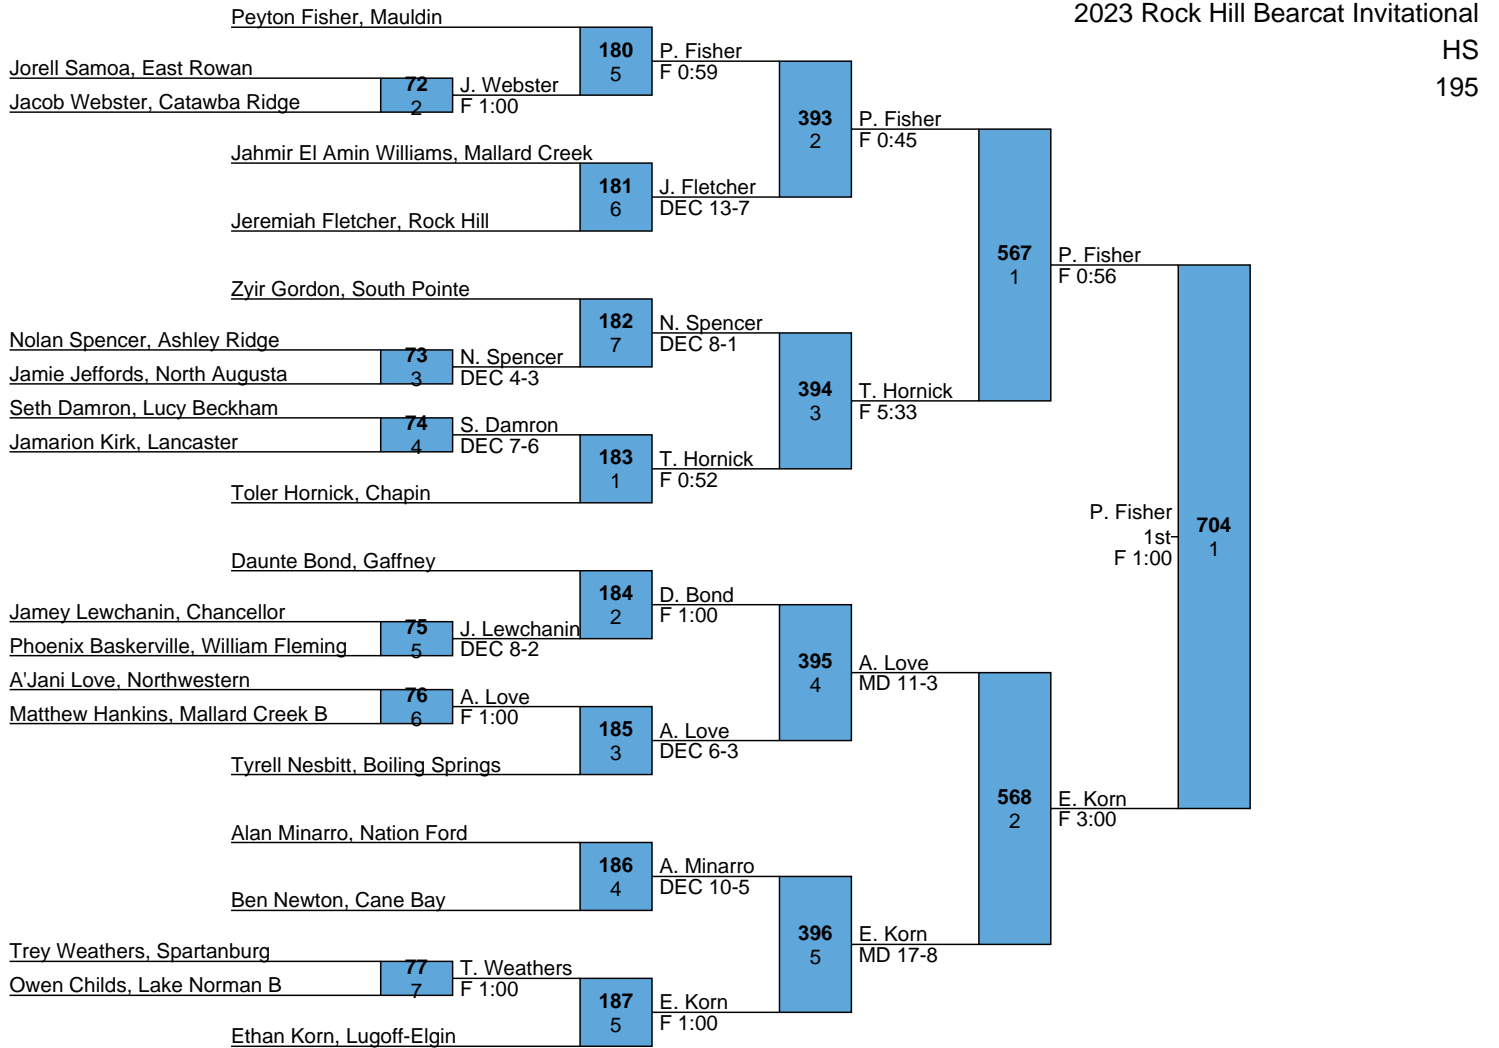

L645 A. Love (706) vs A. Minarro (5th) → A. Minarro (F 0:48)

L569 J. Jeffords (847) vs D. Bond (7th) → D. Bond (F 5:42)

L648 T. Tate (5th) vs. T. Tate (5th). Winner: T. Tate (4).

L649 J. Hill (4) vs. T. Tate (5th). Winner: T. Tate (4).