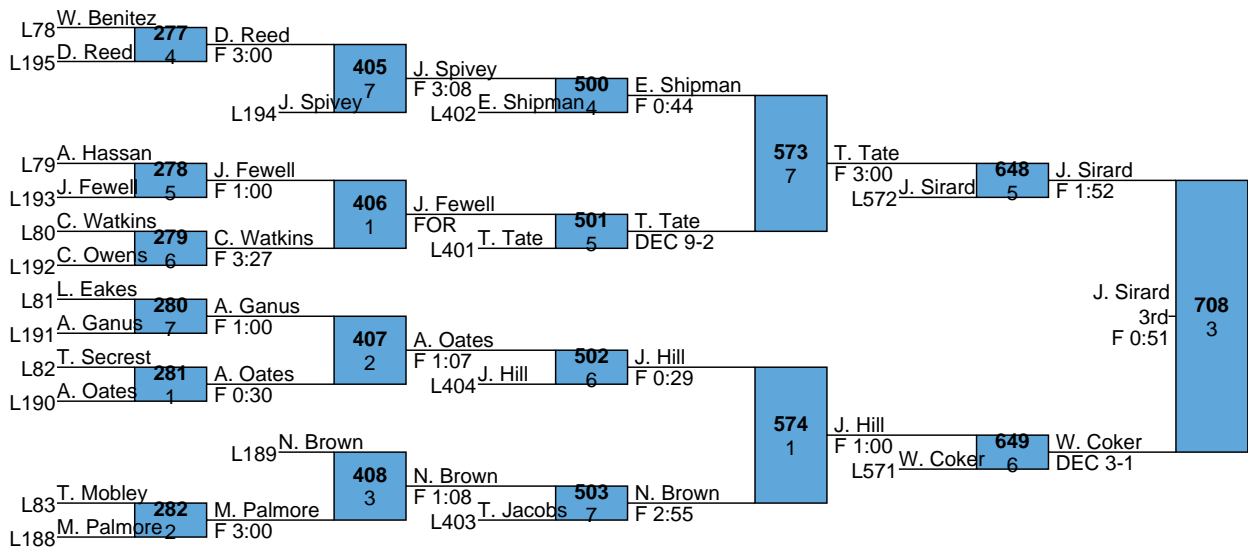

L557 X. Goodman			638	B. Alexander
L558 E. Alexander				7th
		DEC 8-7		F 4:39

L639 A. Buchanon F 3:14 700 A. Buchanon 5th
 L640 I. Nieves DEC 10-8 4 F 5:22

L561 A. Small F 0:33 641 C. Mueller 7th
 L562 C. Mueller MD 13-4 5 F 0:53

L645 A. Love (706) vs A. Minarro (5th) → A. Minarro (F 0:48)

L569 J. Jeffords (847) vs D. Bond (7th) → D. Bond (F 5:42)

L648 T. Tate (5th) vs. T. Tate (5th). Winner: T. Tate (4).

L649 J. Hill (4) vs. T. Tate (5th). Winner: T. Tate (4).

L573 E. Shipman (7th) vs. E. Shipman (7th). Winner: E. Shipman (7).

L574 N. Brown (7) vs. N. Brown (7). Winner: N. Brown (7).