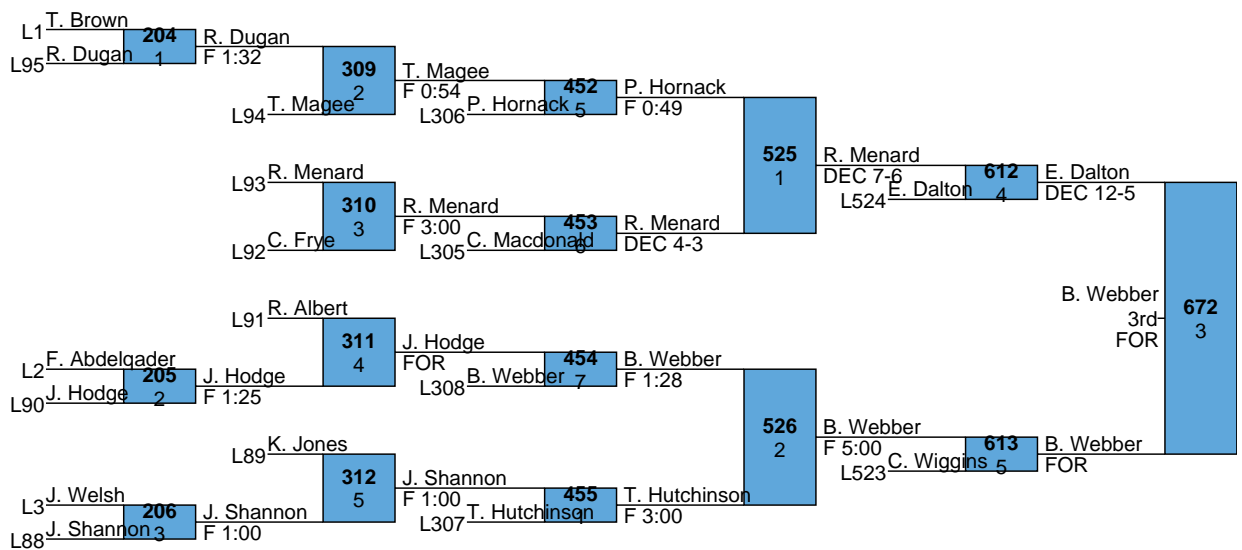

<u>Place</u>	<u>Team</u>	<u>Points</u>	<u>1</u>	<u>2</u>	<u>3</u>	<u>4</u>	<u>5</u>	<u>6</u>	<u>7</u>	<u>8</u>
1	Chapin	230.5	1	2	3	1	1	0	1	0
2	Lugoff-Elgin	218	1	1	3	2	1	1	0	0
3	Cane Bay	200.5	1	1	3	2	0	0	1	0
4	Mallard Creek	158	2	0	1	0	2	1	0	1
5	Boiling Springs	151	0	0	1	2	0	4	1	2
6	Byrnes	127.5	0	1	0	2	1	1	0	0
7	Northwestern	126	0	3	0	0	0	1	1	1
8	Rock Hill	124	0	2	0	1	0	0	2	2
9	Gaffney	106.5	1	1	0	0	1	1	1	1
9	South Pointe	106.5	0	0	0	2	1	0	1	0
11	Nation Ford	103.5	2	0	0	0	1	1	0	0
12	York Comp	97.5	1	1	0	0	0	0	0	2
13	Catawba Ridge	95	0	1	1	0	0	0	0	1
14	Ashley Ridge	93.5	1	0	0	1	1	0	0	0
15	Lake Norman	92	1	0	0	0	2	0	0	2
16	William Fleming	86	1	0	0	0	2	0	0	0
17	Mauldin	81	1	0	1	0	0	0	2	0
18	Lucy Beckham	67	0	1	0	0	0	1	0	0
19	North Augusta	60	0	0	0	1	0	0	1	1
20	Indian Land	50.5	0	0	1	0	0	1	0	0
21	JL Mann	44	1	0	0	0	0	0	0	0
22	Chancellor	41	0	0	0	0	0	1	0	1
23	Lancaster	38	0	0	0	0	1	0	1	0
24	East Rowan	34	0	0	0	0	0	0	0	0
25	Lewisville	31.5	0	0	0	0	0	1	1	0
26	Mountain Island Charter	27	0	0	0	0	0	0	0	0
26	Mallard Creek B	27	0	0	0	0	0	0	1	0
28	Spartanburg	21	0	0	0	0	0	0	0	0
29	Lake Norman B	5	0	0	0	0	0	0	0	0
30	Lake Norman C	4	0	0	0	0	0	0	0	0

MOW 106-145
120 lb Champion - JJ Peace, Cane Bay

MOW 152-285
195 lb Champion - Peyton Fisher, Mauldin

L612 R. Menard
DEC 12-5
L613 C. Wiggins
FOR

R. Menard
5th
FOR

L525 P. Hornack
DEC 7-5
L526 T. Hutchinson
F 5:00