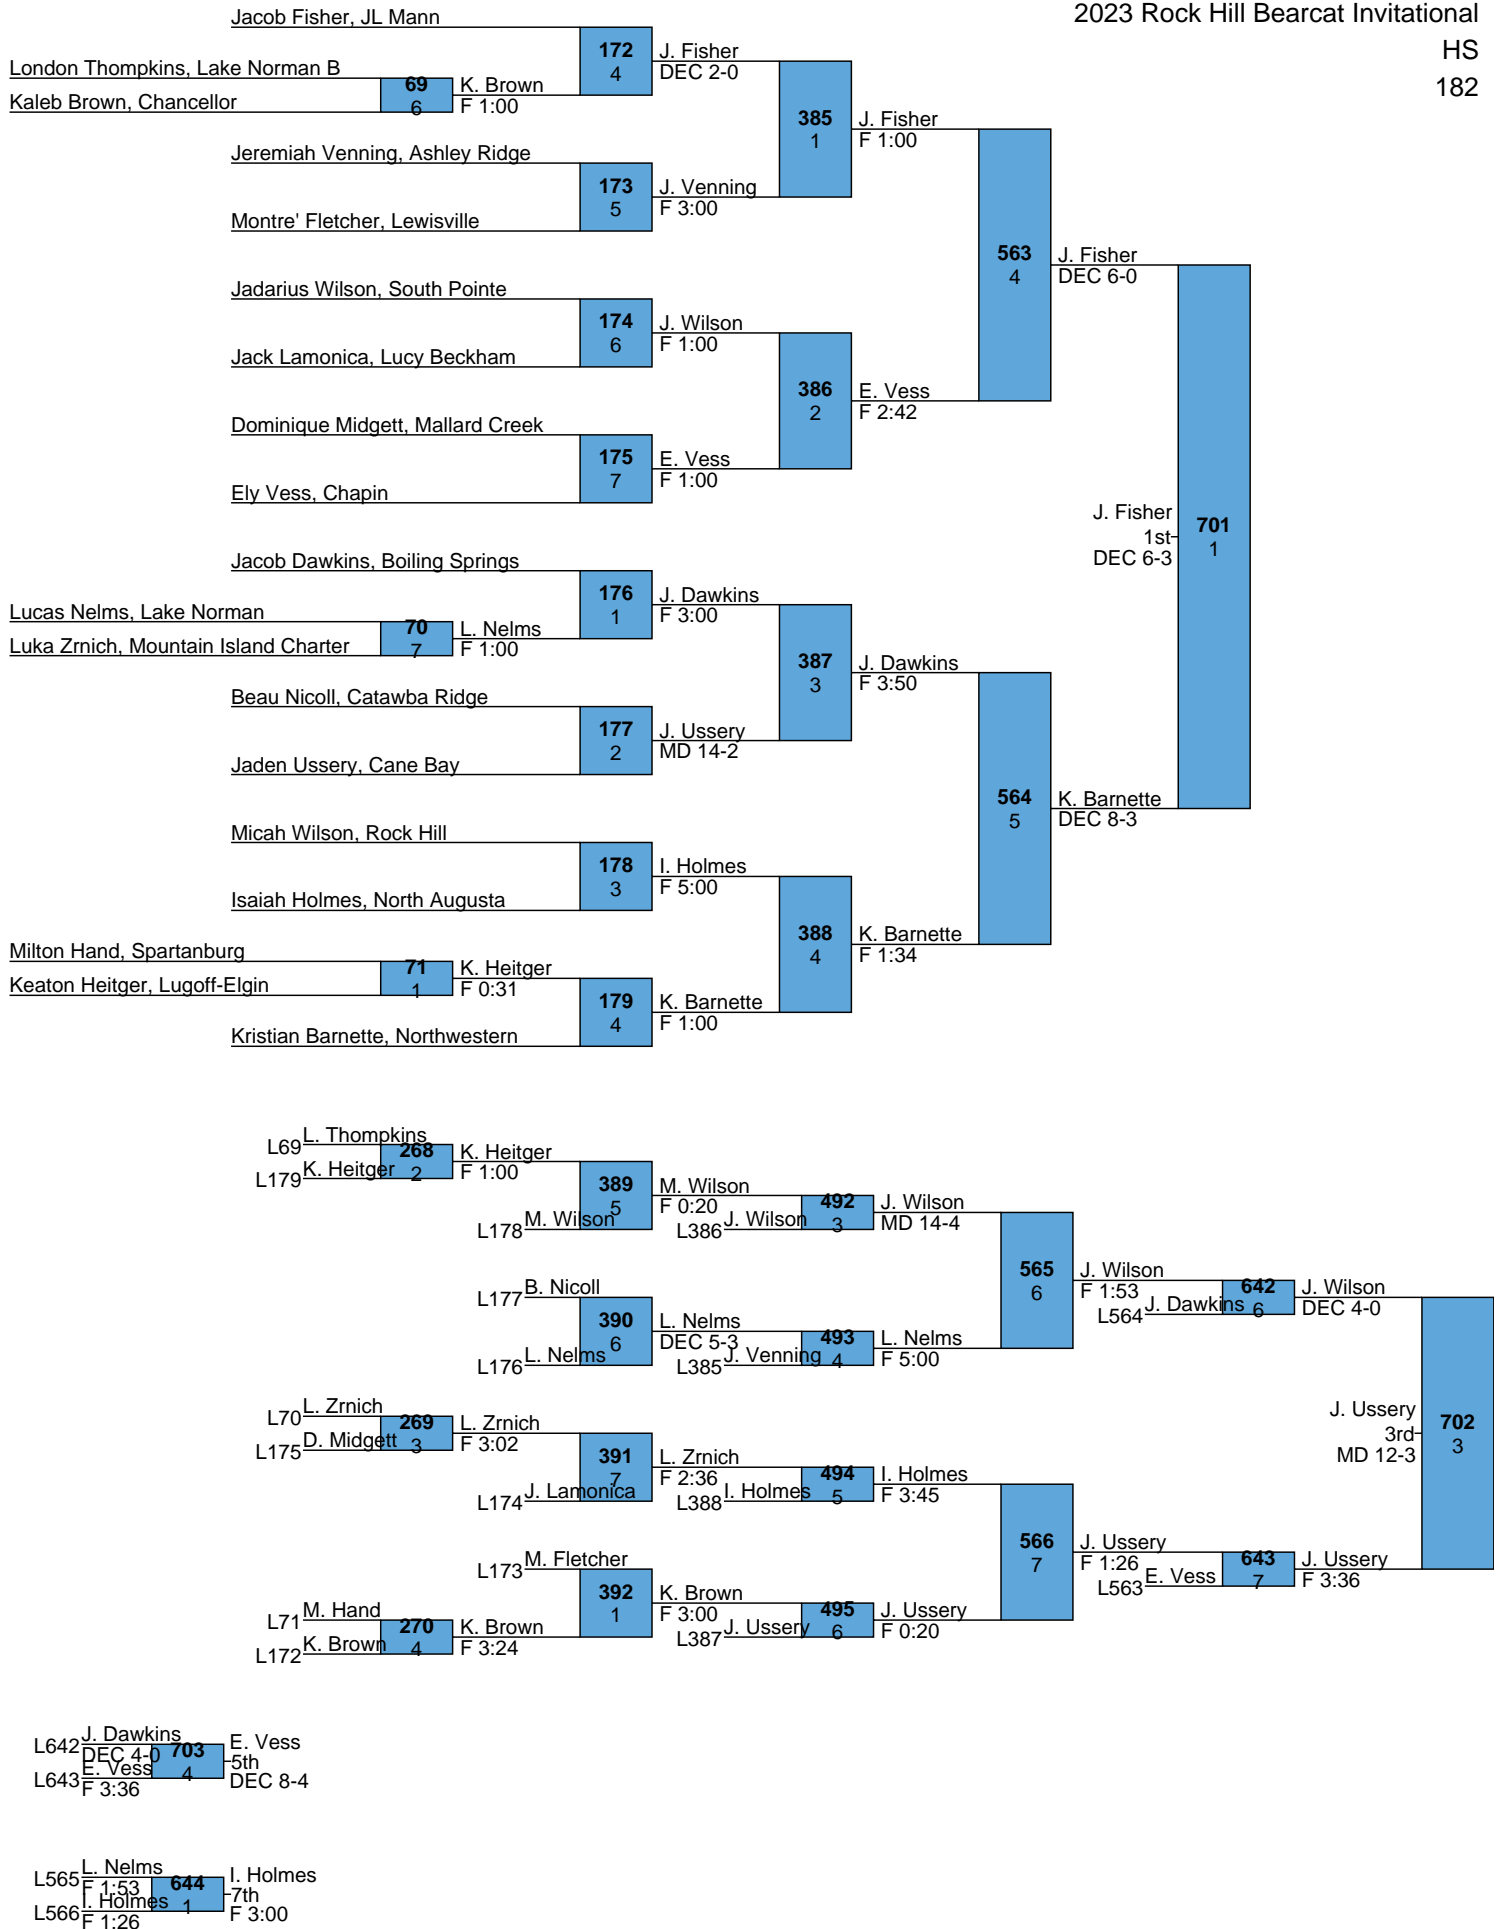

<u>Place</u>	<u>Team</u>	<u>Points</u>	<u>1</u>	<u>2</u>	<u>3</u>	<u>4</u>	<u>5</u>	<u>6</u>	<u>7</u>	<u>8</u>
1	Chapin	230.5	1	2	3	1	1	0	1	0
2	Lugoff-Elgin	218	1	1	3	2	1	1	0	0
3	Cane Bay	200.5	1	1	3	2	0	0	1	0
4	Mallard Creek	158	2	0	1	0	2	1	0	1
5	Boiling Springs	151	0	0	1	2	0	4	1	2
6	Byrnes	127.5	0	1	0	2	1	1	0	0
7	Northwestern	126	0	3	0	0	0	1	1	1
8	Rock Hill	124	0	2	0	1	0	0	2	2
9	Gaffney	106.5	1	1	0	0	1	1	1	1
9	South Pointe	106.5	0	0	0	2	1	0	1	0
11	Nation Ford	103.5	2	0	0	0	1	1	0	0
12	York Comp	97.5	1	1	0	0	0	0	0	2
13	Catawba Ridge	95	0	1	1	0	0	0	0	1
14	Ashley Ridge	93.5	1	0	0	1	1	0	0	0
15	Lake Norman	92	1	0	0	0	2	0	0	2
16	William Fleming	86	1	0	0	0	2	0	0	0
17	Mauldin	81	1	0	1	0	0	0	2	0
18	Lucy Beckham	67	0	1	0	0	0	1	0	0
19	North Augusta	60	0	0	0	1	0	0	1	1
20	Indian Land	50.5	0	0	1	0	0	1	0	0
21	JL Mann	44	1	0	0	0	0	0	0	0
22	Chancellor	41	0	0	0	0	0	1	0	1
23	Lancaster	38	0	0	0	0	1	0	1	0
24	East Rowan	34	0	0	0	0	0	0	0	0
25	Lewisville	31.5	0	0	0	0	0	1	1	0
26	Mountain Island Charter	27	0	0	0	0	0	0	0	0
26	Mallard Creek B	27	0	0	0	0	0	0	1	0
28	Spartanburg	21	0	0	0	0	0	0	0	0
29	Lake Norman B	5	0	0	0	0	0	0	0	0
30	Lake Norman C	4	0	0	0	0	0	0	0	0

484	C. Reddick
2	F 1:22
557	C. Reddick
5	F 1:00
485	X. Goodman
3	F 1:33
486	L. Kersey
4	DEC 7-2
558	L. Kersey
6	DEC 8-7

636	C. Reddick
7	DEC 9-6
637	J. Eubanks
1	F 1:00
696	J. Eubanks
3	3rd
	DEC 2-1

L636 T. Rucker			697	T. Rucker
L637 L. Kersey	4	5th		DEC 6-3
		F 1:00		

L645 A. Love (706) vs A. Minarro (5th) → A. Minarro (F 0:48)

L569 J. Jeffords (847) vs D. Bond (7th) → D. Bond (F 5:42)

L648 T. Tate (5th) vs. T. Tate (5th). Winner: T. Tate (4).

L649 J. Hill (4) vs. T. Tate (5th). Winner: T. Tate (4).