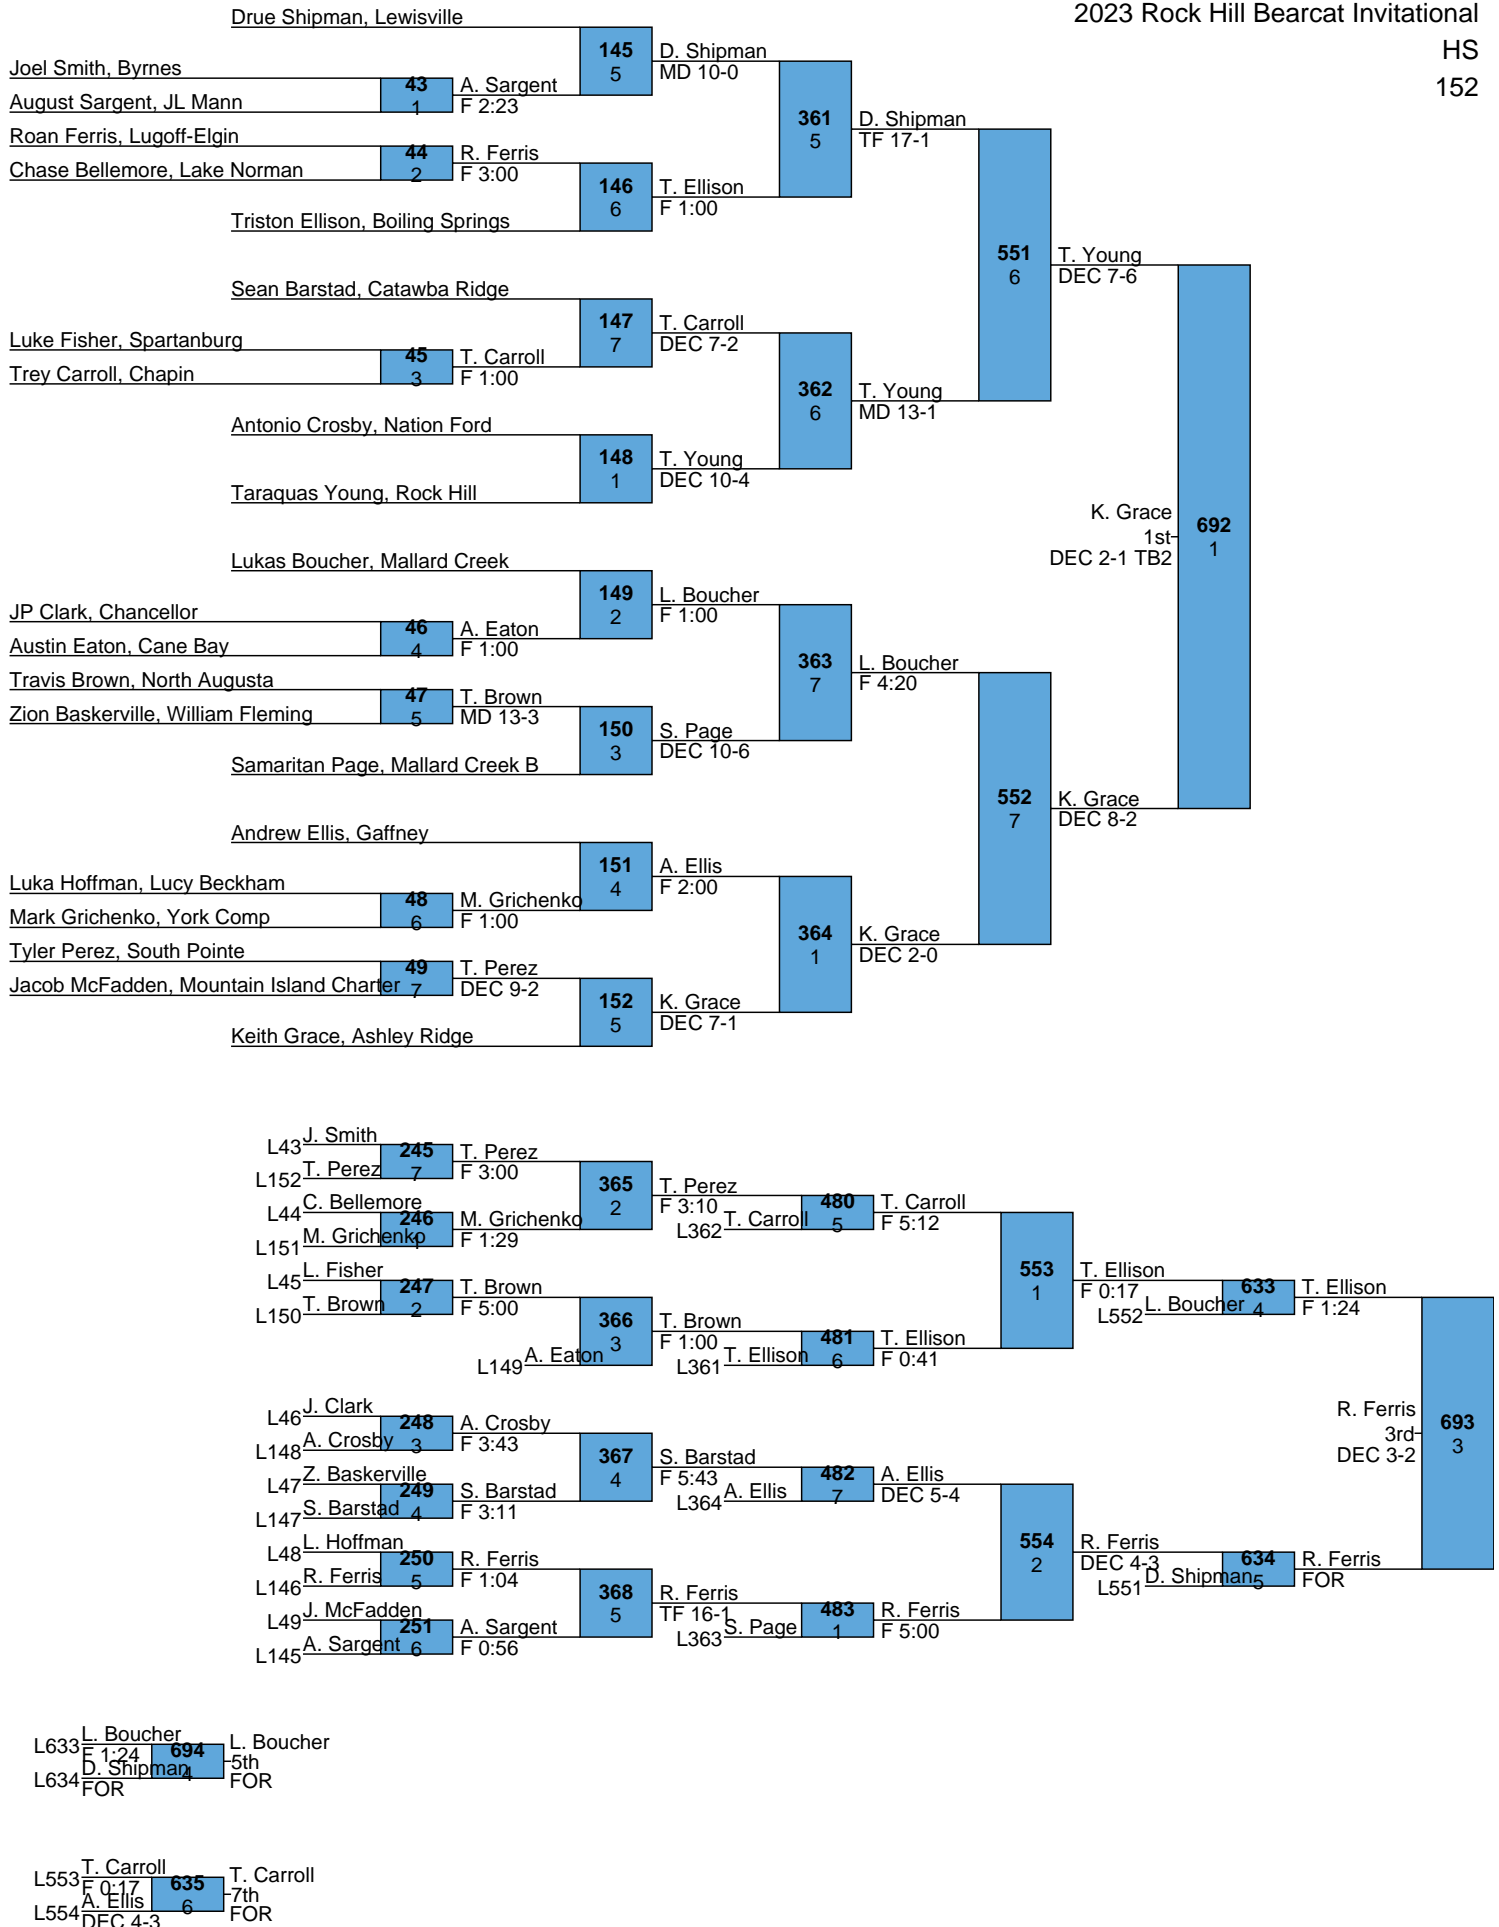

Jarrett Eubanks, Catawba Ridge

Chase Poblocki, Lake Norman B			153	J. Eubanks
Noah Simpson, South Pointe	50	N. Simpson	6	F 3:00
Xavier Goodman, Boiling Springs				
Ethan Thompson, Rock Hill	51	X. Goodman		
Jaylen Clary, William Fleming	2	F 1:00		
Anthony Wherry, York Comp	52	A. Wherry	154	X. Goodman
	3	F 1:00	7	F 5:00

369	J. Eubanks
6	F 3:02
555	S. Newman
3	DEC 4-2

Cameron Reddick, Lugoff-Elgin

Todd Lindquist, Nation Ford			155	C. Reddick
Denari Garcia, Lewisville	53	T. Lindquist	1	F 1:07
Ashtan Samuel, Gaffney				
Ethan Koenig, Mountain Island Charter	54	E. Koenig		
	5	F 2:32		
Stone Newman, Chapin			156	S. Newman
			2	F 1:00

370	S. Newman
7	F 0:55

Brenden Alexander, Lancaster

Max McCall, Lake Norman			157	B. Alexander
Mason Judy, Cane Bay	55	M. McCall	3	F 1:00
Landyn Green, Northwestern				
Brayden Ellmeyer, Lucy Beckham	56	L. Green		
Thomas Rucker, William Fleming	7	F 3:00		
Luke Salisbury, Mauldin	57	T. Rucker	158	T. Rucker
	1	DEC 4-2	4	F 3:00
Kamari Chislom, Mallard Creek				
Xavion Petty, JL Mann	58	K. Chislom		
	2	F 1:00		
Lowdan Kersey, Indian Land			159	L. Kersey
Tyler Harrell, Chancellor	59	L. Kersey	5	DEC 3-1 SV
Roman Daniele, East Rowan				
Na'Shawn Leslie, Spartanburg	60	N. Leslie		
	4	DEC 9-2		
Asher Fink, Byrnes			160	A. Fink
			6	TF 16-1

371	T. Rucker
1	DEC 11-9
556	A. Fink
4	F 1:33

695	S. Newman
1	1st
	F 0:44

L50 C. Poblocki			252	N. Leslie
L160 N. Leslie	7	F 1:00		
L51 E. Thompson			373	E. Thompson
L52 J. Clary	161	E. Thompson	3	F 1:00
	7	F 1:00		
L159 K. Chislom			253	E. Thompson
	1	F 0:20		
L53 D. Garcia				
L158 L. Greer	254	L. Green		
	2	FOR		
L54 A. Samuel			374	L. Green
L157 M. McCall	255	M. McCall	4	F 4:40
	3	F 0:38		
L55 M. Judy				
L156 E. Koenig	256	E. Koenig		
	4	F 0:28		
L56 B. Ellmeyer			375	L. Salisbury
L57 L. Salisbury	162	L. Salisbury	5	FOR
	1	F 1:00		
L58 X. Petty				
L59 T. Harrel	163	X. Petty		
	2	DEC 14-10		
L154 A. Wherry			258	A. Wherry
	6	F 3:08		
L60 R. Daniele				
L153 N. Simpson	259	R. Daniele	376	A. Wherry
	7	F 1:00	6	F 1:15

484	C. Reddick
2	F 1:22
557	C. Reddick
5	F 1:00
485	X. Goodman
3	F 1:33
486	L. Kersey
4	DEC 7-2
558	L. Kersey
6	DEC 8-7

636	C. Reddick
7	DEC 9-6
637	J. Eubanks
1	F 1:00
696	J. Eubanks
3	3rd
	DEC 2-1

L636 T. Rucker			697	T. Rucker
L637 L. Kersey	4	5th		DEC 6-3
		F 1:00		

L557 X. Goodman			638	B. Alexander
L558 E. Alexander				7th
		DEC 8-7		F 4:39