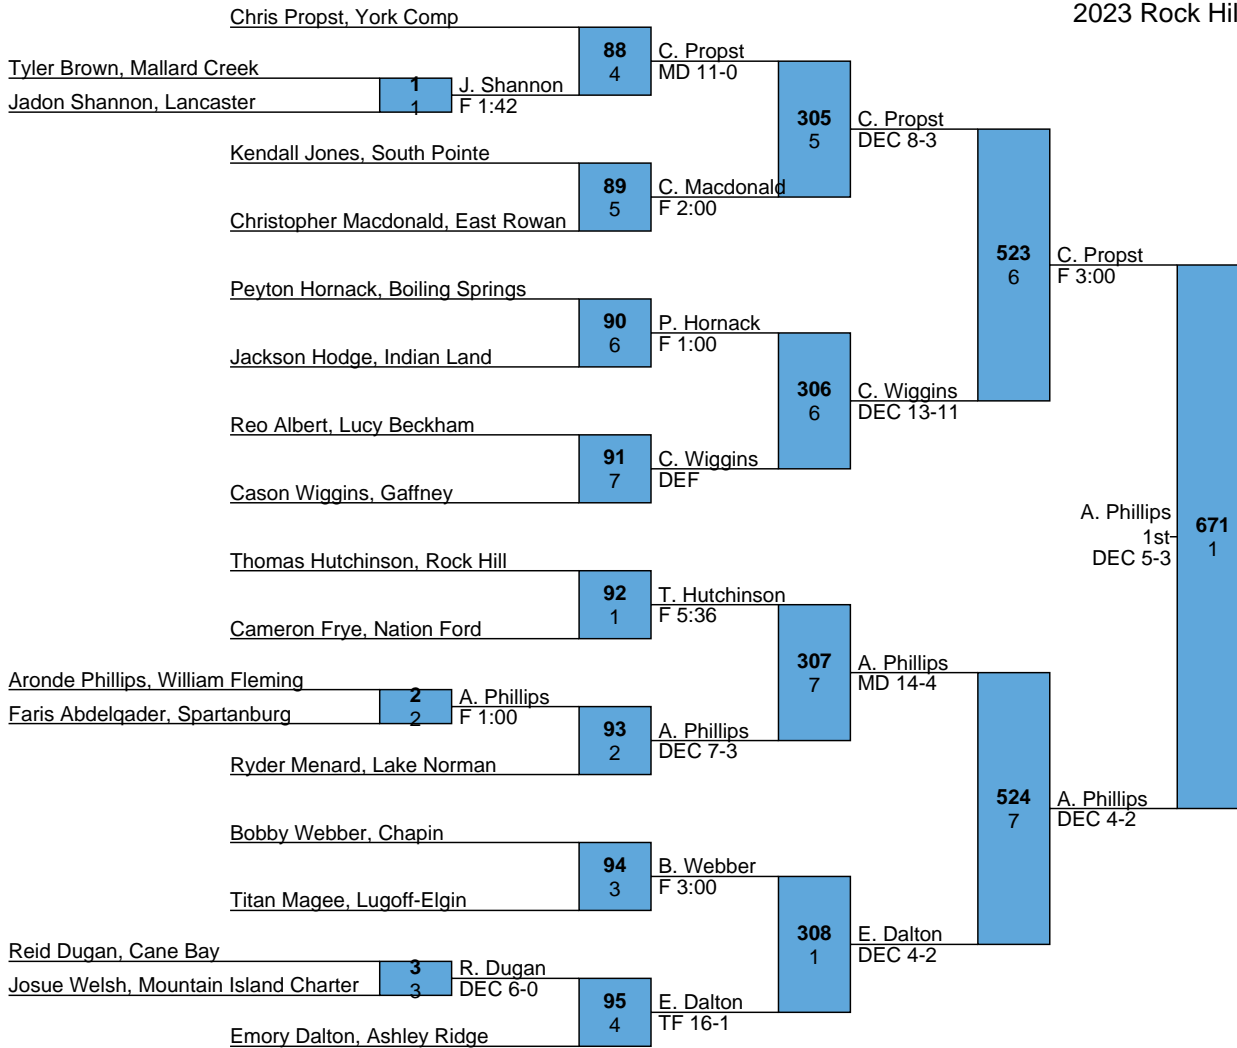

L612 R. Menard
DEC 12-5
L613 C. Wiggins
FOR

R. Menard
5th
FOR

L525 P. Hornack
DEC 7-5
L526 T. Hutchinson
F 5:00

T. Hutchinson
7th
F 1:56