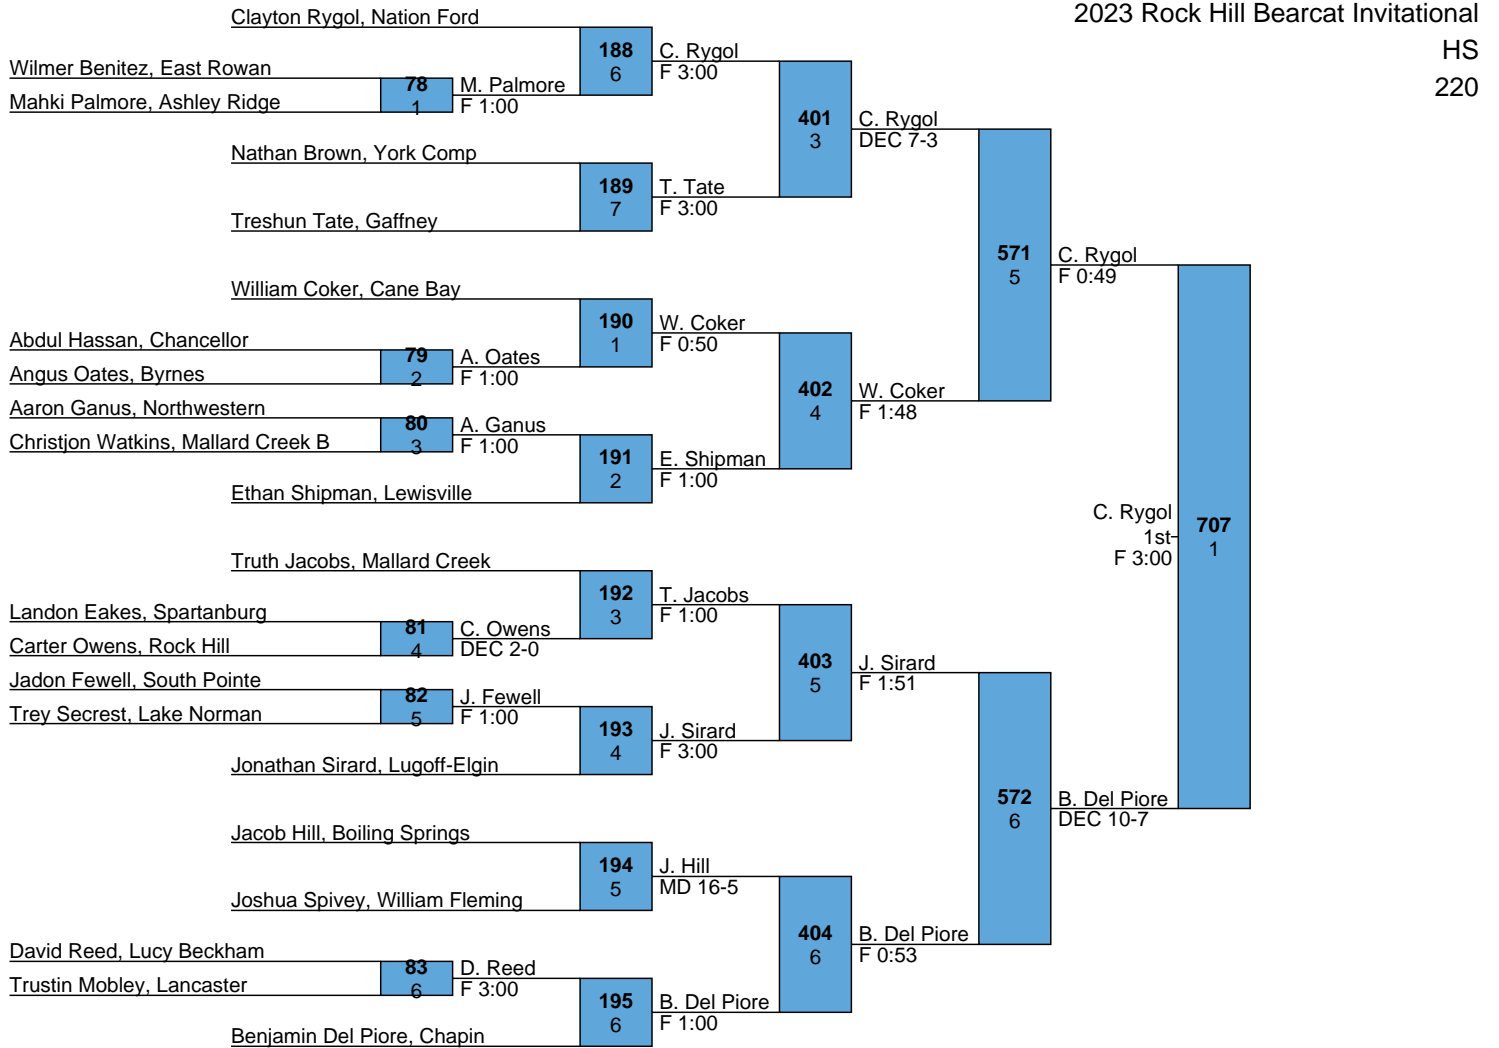

L557 X. Goodman			638	B. Alexander
L558 E. Alexander				7th
		DEC 8-7		F 4:39

L639 A. Buchanon F 3:14 700 A. Buchanon 5th
 L640 I. Nieves DEC 10-8 4 F 5:22

L561 A. Small F 0:33 641 C. Mueller 7th
 L562 C. Mueller MD 13-4 5 F 0:53

L645 A. Love (706) vs A. Minarro (5th) → A. Minarro (F 0:48)

L569 J. Jeffords (847) vs D. Bond (7th) → D. Bond (F 5:42)

L648 T. Tate (5th) vs. T. Tate (5th). Winner: T. Tate (4).

L649 J. Hill (4) vs. T. Tate (5th). Winner: T. Tate (4).

L573 E. Shipman (7th) vs. E. Shipman (7th). Winner: E. Shipman (7).

L574 N. Brown (7) vs. N. Brown (7). Winner: N. Brown (7).