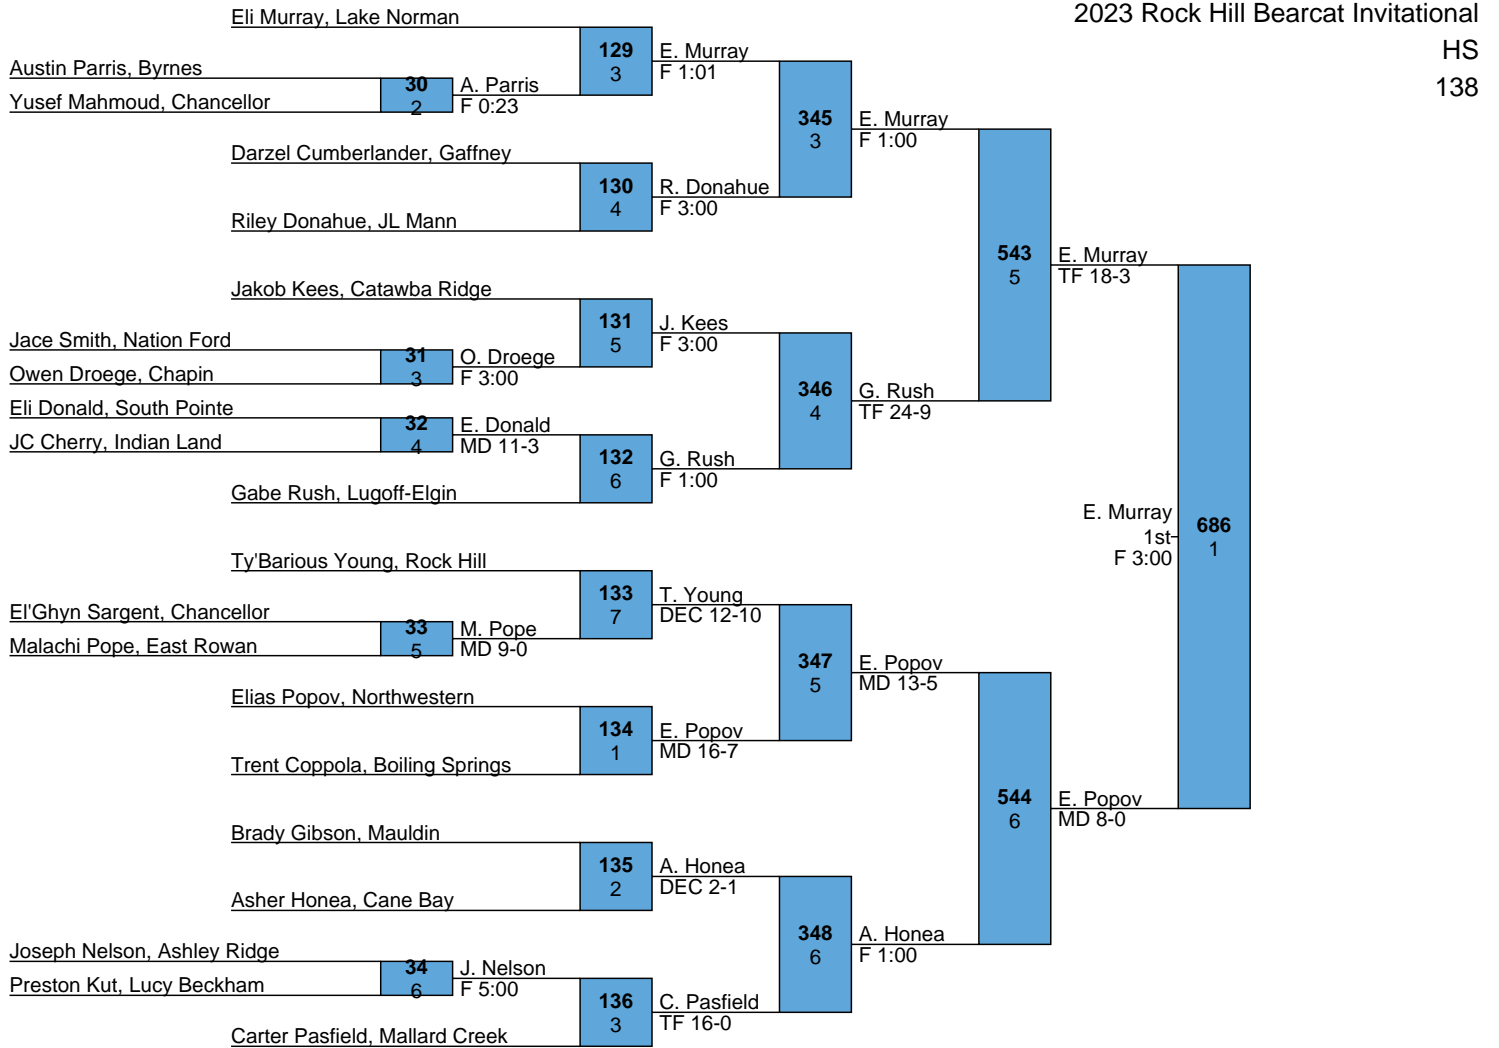

L627 T. Coppola F 1:01 688 C. Pasfield 5th
L628 C. Pasfield F 2:20 4 F 1:30

L545 B. Gibson F 3:33 629 B. Gibson 7th
L546 T. Young F 5:48 7 DEC 10-9