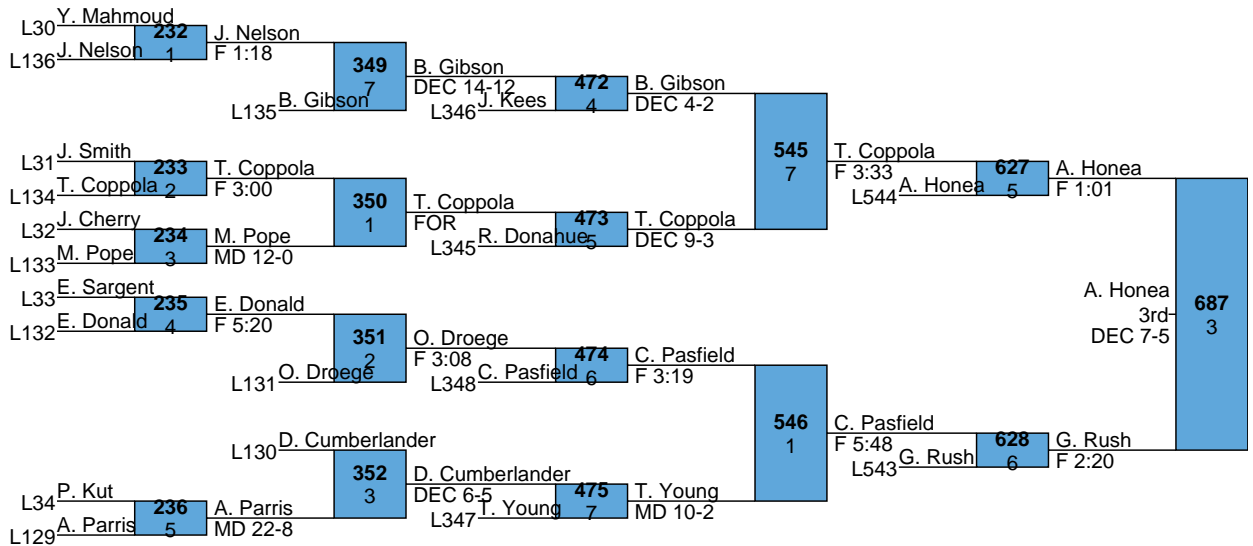

L627 T. Coppola F 1:01 688 C. Pasfield 5th
L628 C. Pasfield F 2:20 4 F 1:30

L545 B. Gibson F 3:33 629 B. Gibson 7th
L546 T. Young F 5:48 7 DEC 10-9