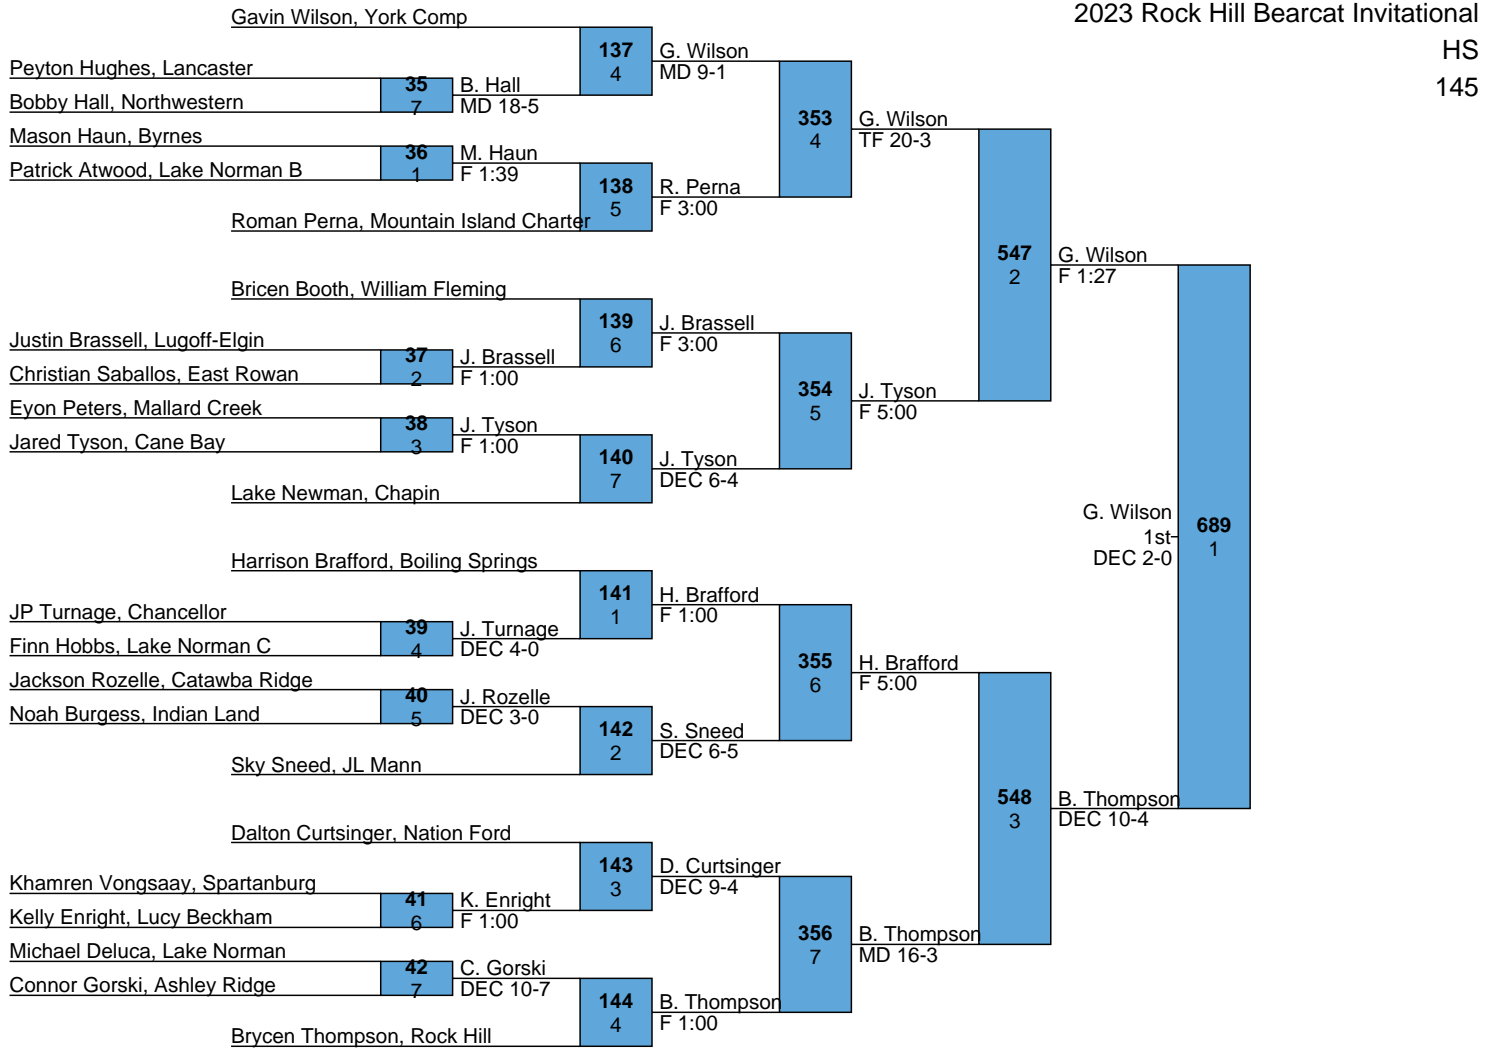

L630 K. Enright (691) vs B. Booth (4) 5th DEC 7-6
L631 F 1:16

L549 J. Rozelle (632) vs B. Hall (3) 7th DEC 9-8
L550 F 1:30